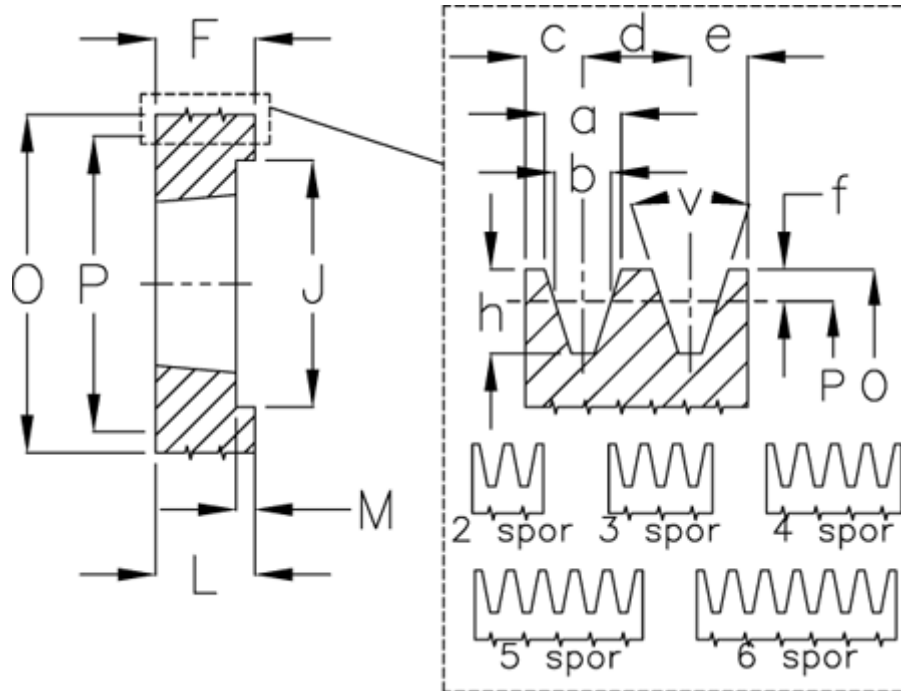

Article number: 604110017004

Description: V-belt pulley SPA 170/4 TL2517

Measures

a	= 12.7	For bush	= 2517	P	= 170
b	= 11.0	h	= 13.8	Type	= SPA
Bush ζ max	= 60	J	= 135	v	= 38 degrees
c	= 10.0	K	= -		
d	= 15	L	= 45		
e	= 10.0	m	= 20.0		
f	= 2.8	Number of ribs	= 4		
F	= 65	O	= 175.5		